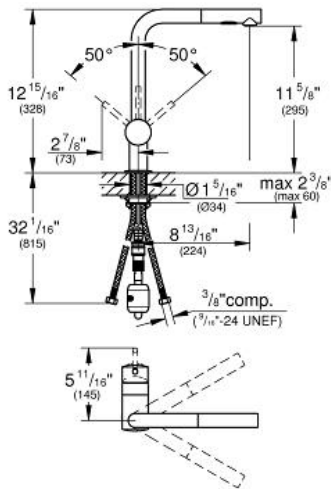

MINTA
Single-Handle Kitchen Faucet
MODEL # 30300DC0

Pure Freude
an Wasser

ADA

Product Description:
MINTA
Single-Handle Kitchen Faucet

Standard Specification:

- L-spout
- Single hole installation
- **GROHE StarLight** finish
- **GROHE SilkMove** ceramic cartridge
- **GROHE EasyDock** guarantees easy retraction and smooth docking back to the starting position
- flow strainer
- **Pull-out Dual Spray Control** - switches back and forth between regular flow and spray
- Diverter: laminar spray/SpeedClean shower jet
- Automatic return to laminar spray
- Adjustable flow rate limiter
- Swivel Spout
- Swivel area 360°
- Integrated non-return valve
- Stainless steel flex lines
- Quick installation system
- Min. recommended pressure: 15 psi
- 1.75 gpm
- CALGreen compliant
- 12 15/16" Faucet height
- 11 5/8" Aerator height
- 8 13/16" Faucet reach